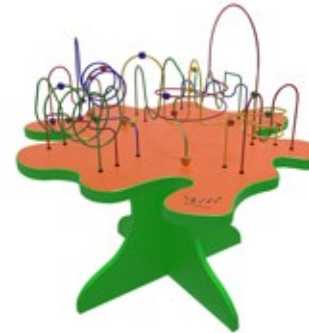

**FENCE SMALL**  
95,2CM X 75,5CM X 1,8CM

**FENCE SMALL PLAYWHEEL**  
95,2CM X 75,5CM X 1,8CM

**FENCE TOWER**  
155CM X 181,5CM X 88CM

**PLAYTOWER WOODY**  
HXBXD 155CM X 106CM X 88CM  
100 KG

**MULTI PLAYFOOT**  
HXBXD 55CM X 65CM X 65CM  
28 KG

**BEADS TREE TABLE**  
HXBXD 80CM X 77CM X 70CM  
12 KG

**HONEY PLAY**  
HXBXD 106CM X 68CM X 70CM  
18 KG